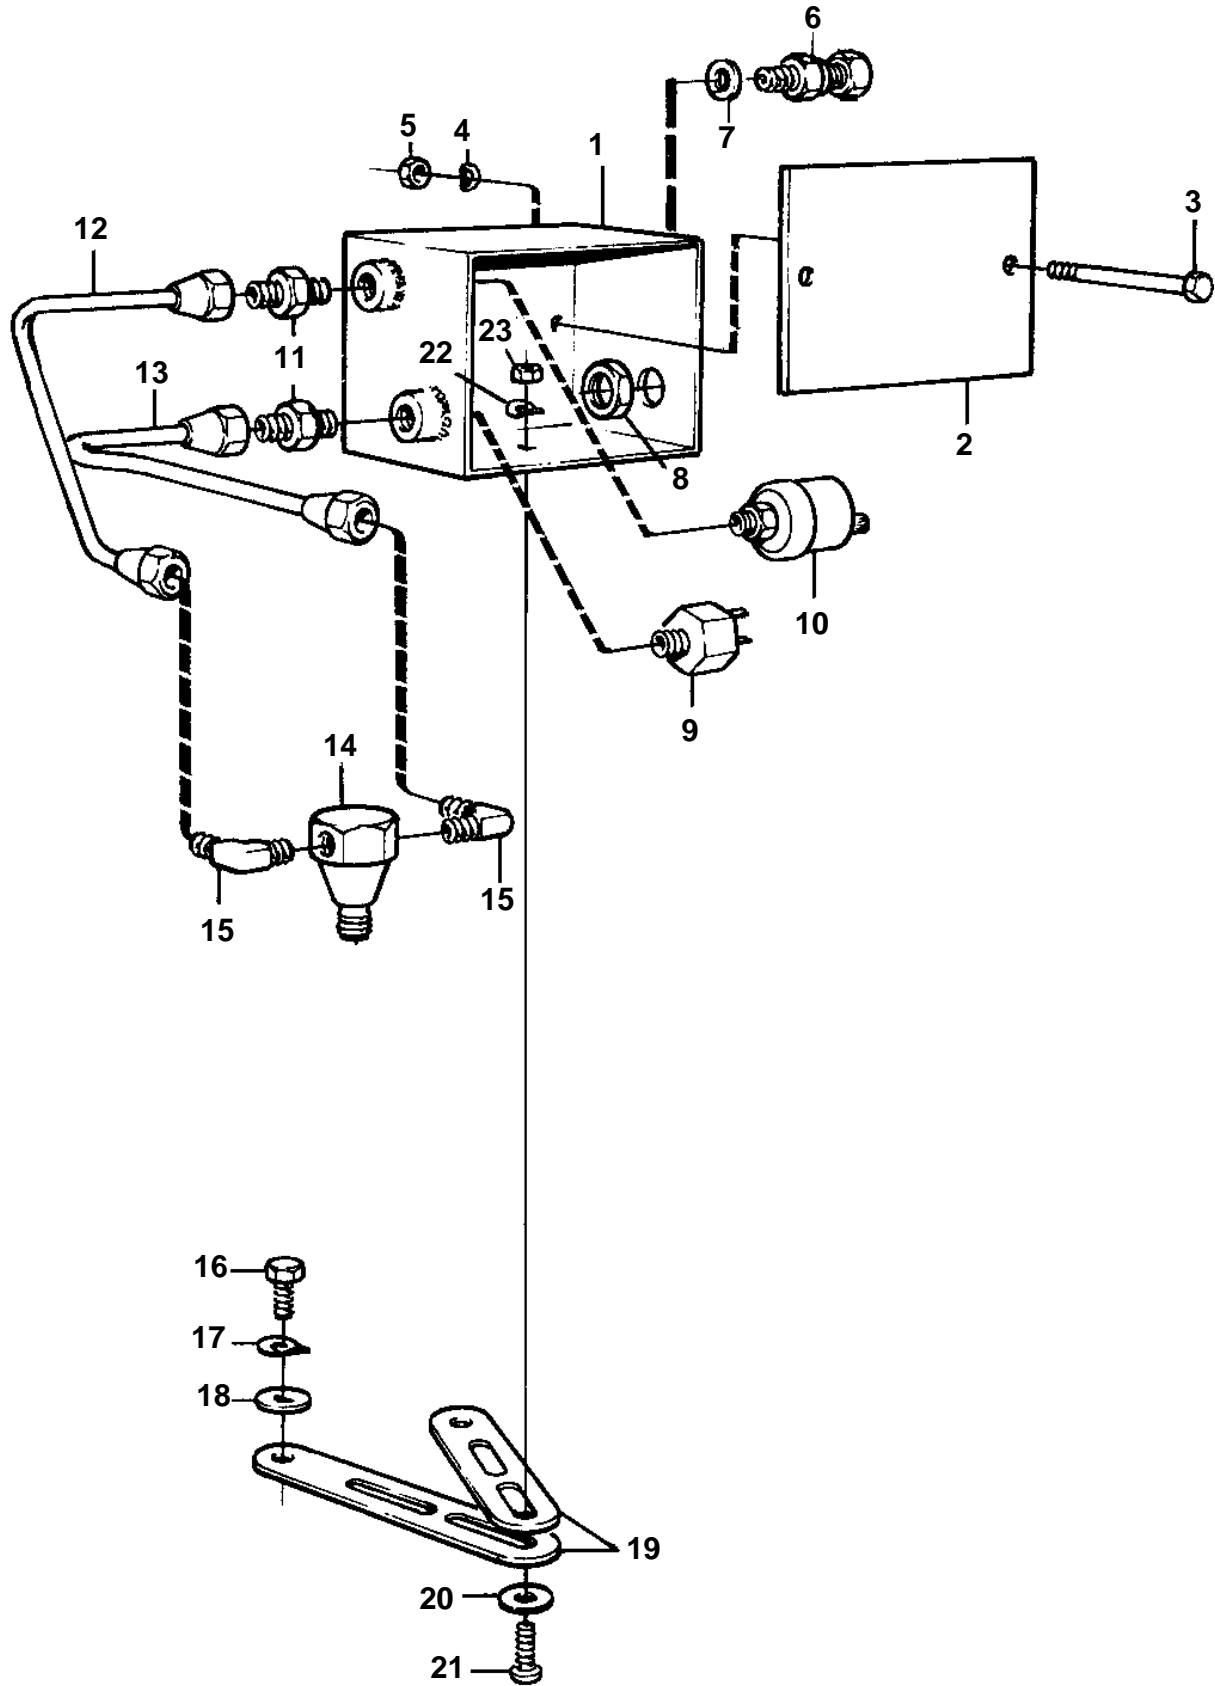

TMD121C, TAMD121C, TAMD121D, TAMD122C, TAMD122D

16080

TMD121C, TAMD121C, TAMD121D, TAMD122C, TAMD122D

REF	PART NO.	QTY	DESCRIPTION	NOTES
1	843224	1	Box	
2	843225	1	Cover	
3	963205	2	Screw	
4	941906	2	Spring washer	
5	945407	2	Flange nut	
6	822327	1	Cable union	
7	957185	1	Gasket	
8	880243	1	Nut	
9	864285	1	Pressure monitor	REPL BY 873526 + 873601
10	866840	1	Pressure sensor	
11	954335	2	Fitting	
12		1	Tube	
13	845645	1	Tube	
14	942490	1	T-nipple	
15	954342	2	Elbow union	
16	955535	2	Screw	
17	942336	2	Spring washer	
18	940097	2	Washer	
19	965541	4	Bracket	
20	960139	4	Washer	
21	955272	2	Screw	
22	941906	2	Spring washer	
23	955781	2	Nut	